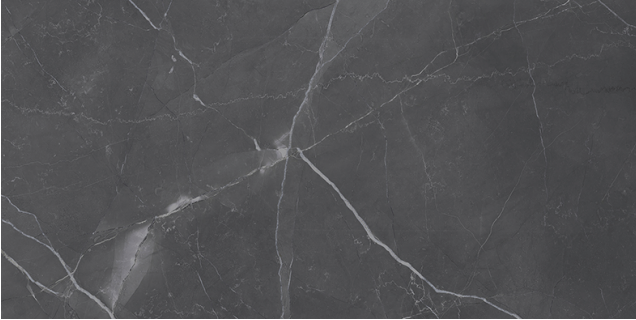

AMANI MARBLE

DARK GREY

RAK
CERAMICS

PRODUCT CODE	AN12GZAMM-DGY.M0R
SIZE	60X120 CM
SERIES	AMANI MARBLE
COLOR	DARK GREY
TECHNOLOGY	PORCELAIN TILES, DIGITAL
STRUCTURE	SMOOTH
SURFACE LOOK	MATTE
EDGE	RECTIFIED
THICKNESS	12.0 ± 0.5 MM
UNITY MEASURE	M ²