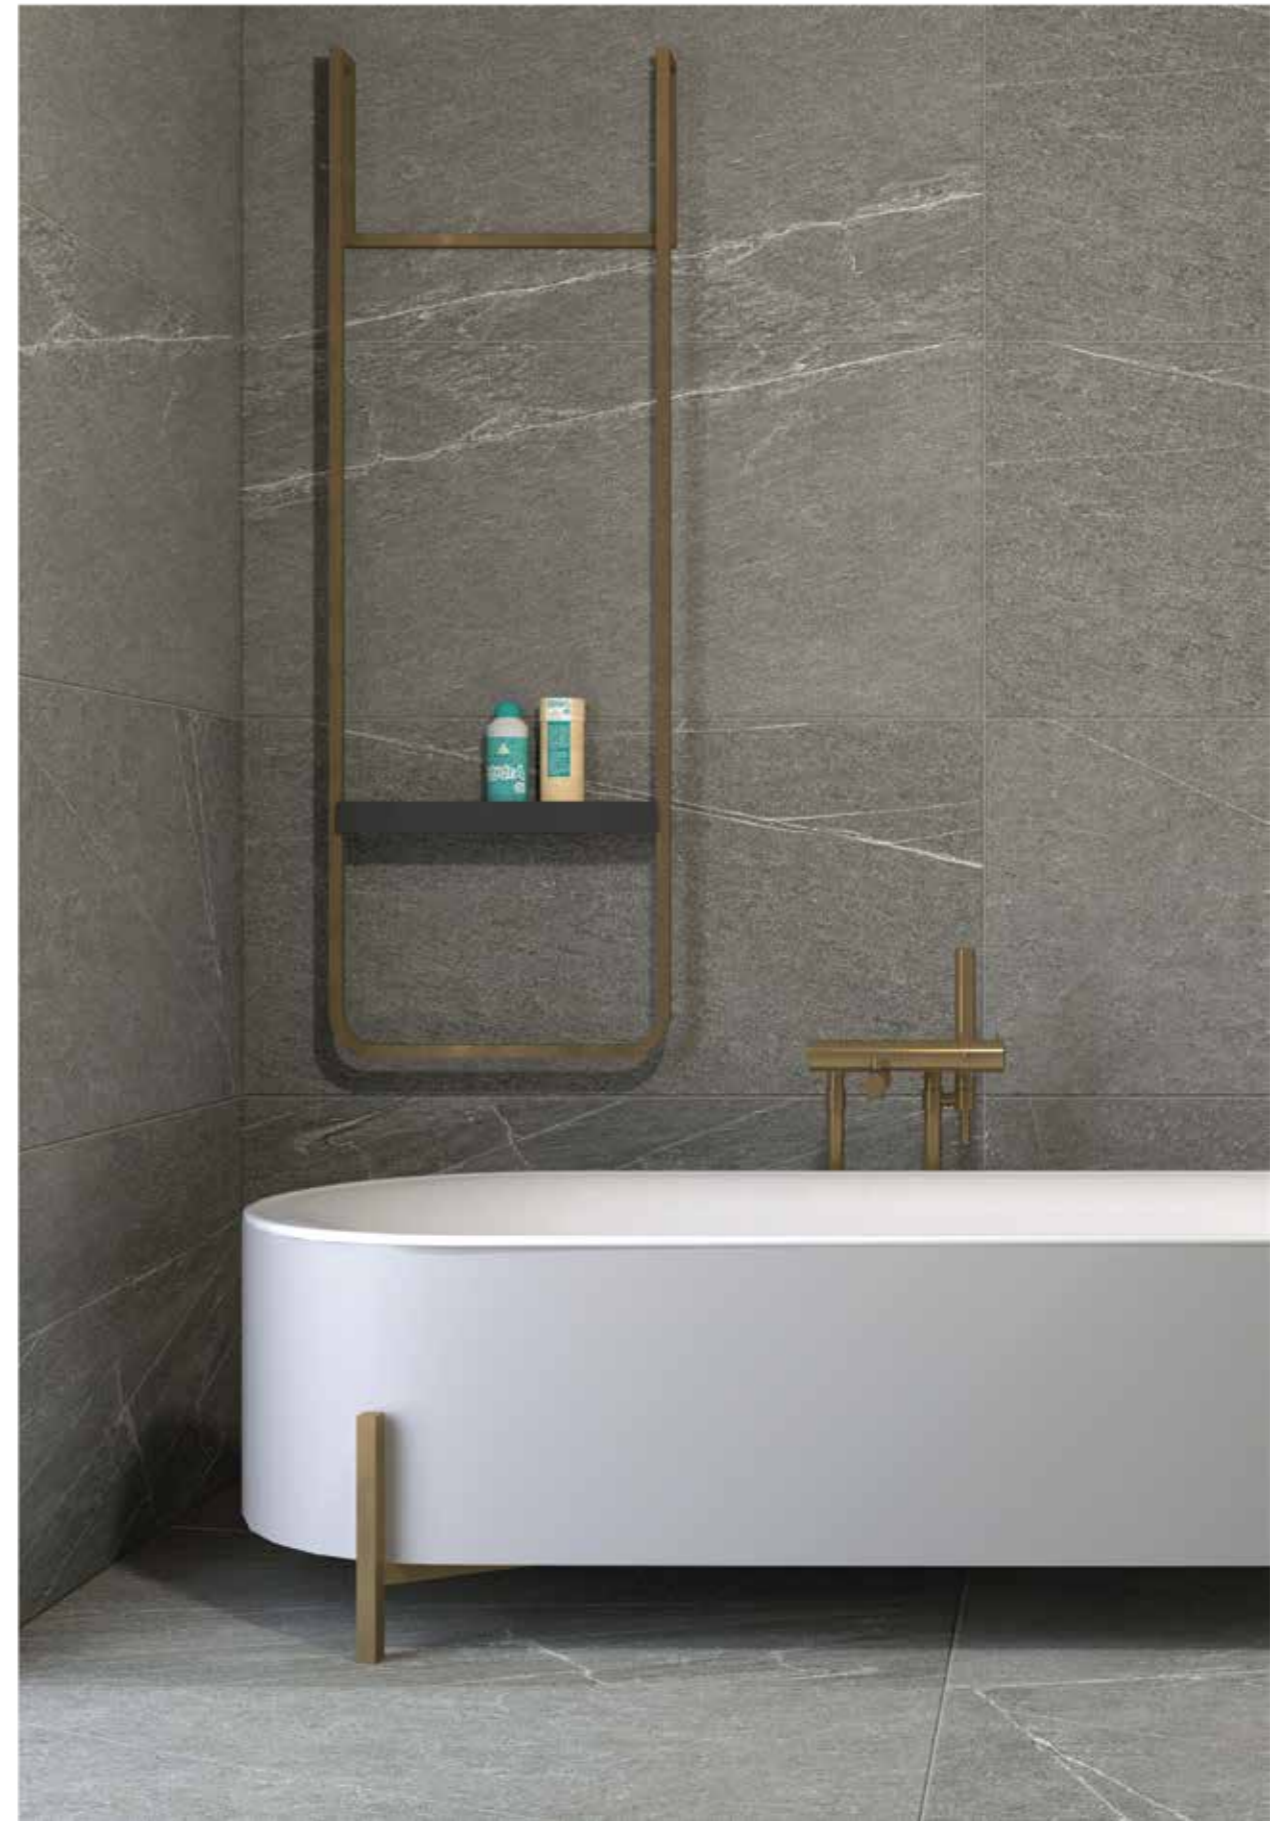

STONE
Shine Stone

Shine Stone

STONE

Shine Stone

STONE

Wall: Shine Stone Light Grey 60x120cm

STONE

Shine Stone