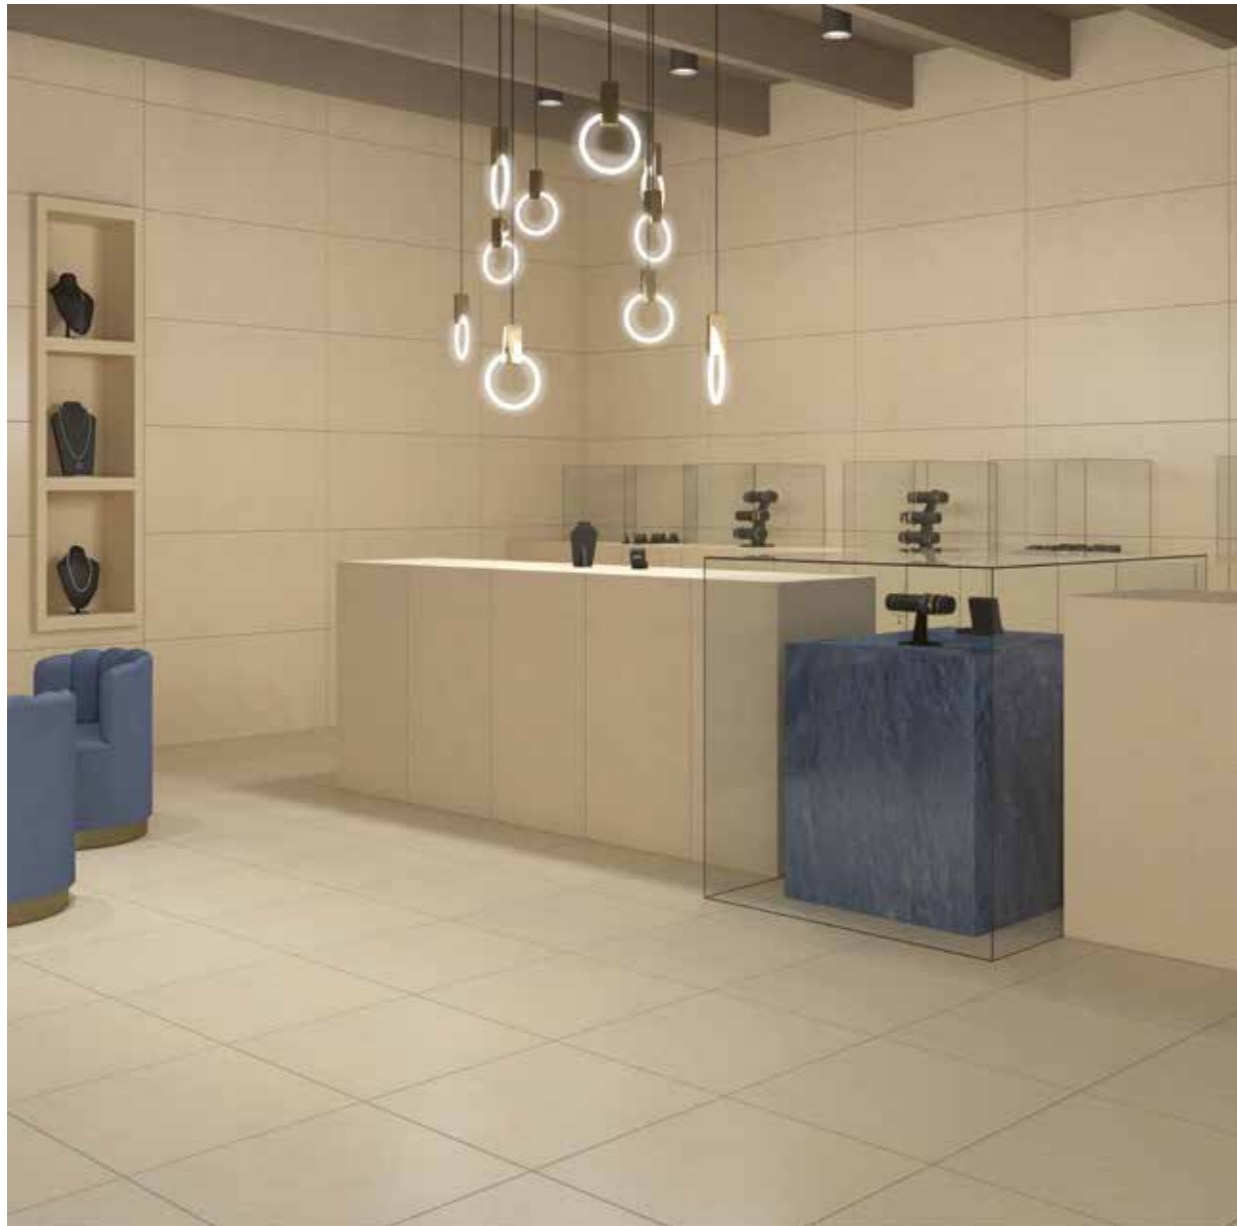

DOUBLE CHARGE
Lounge

Lounge

DOUBLE CHARGE

Lounge

DOUBLE CHARGE

Floor : Lounge Anthracite Matte 60x60cm
Wall : Lounge Anthracite Matte 60x60cm

DOUBLE CHARGE
Lounge

Lounge