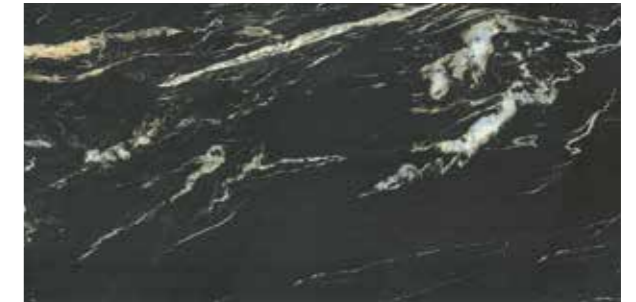

GM belvedere matte S M