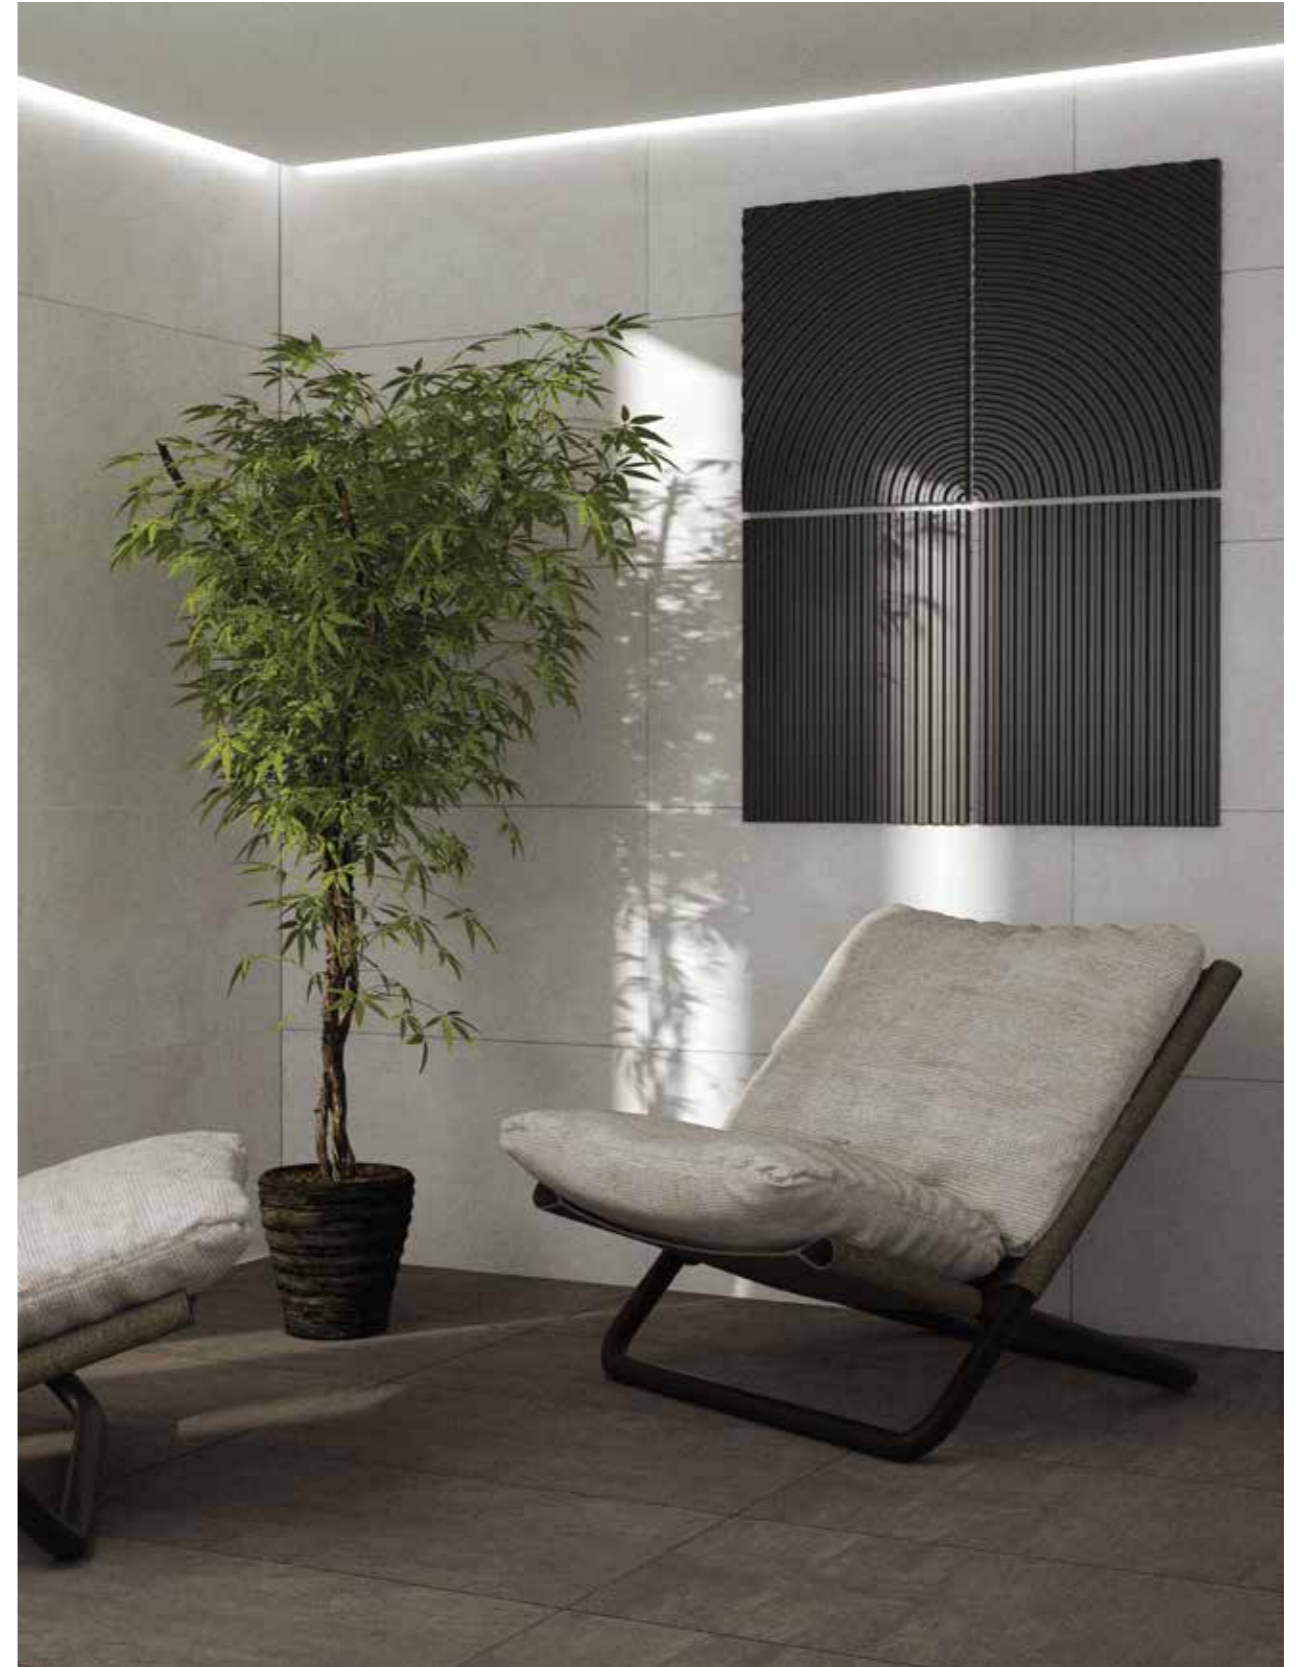

CONCRETE
Oslo Concrete

Oslo Concrete

Oslo Concrete

CONCRETE

Wall: Oslo Concrete Grey 60x120cm
Floor: Oslo Concrete Dark Grey 60x120cm

CONCRETE

Oslo Concrete

Oslo Concrete