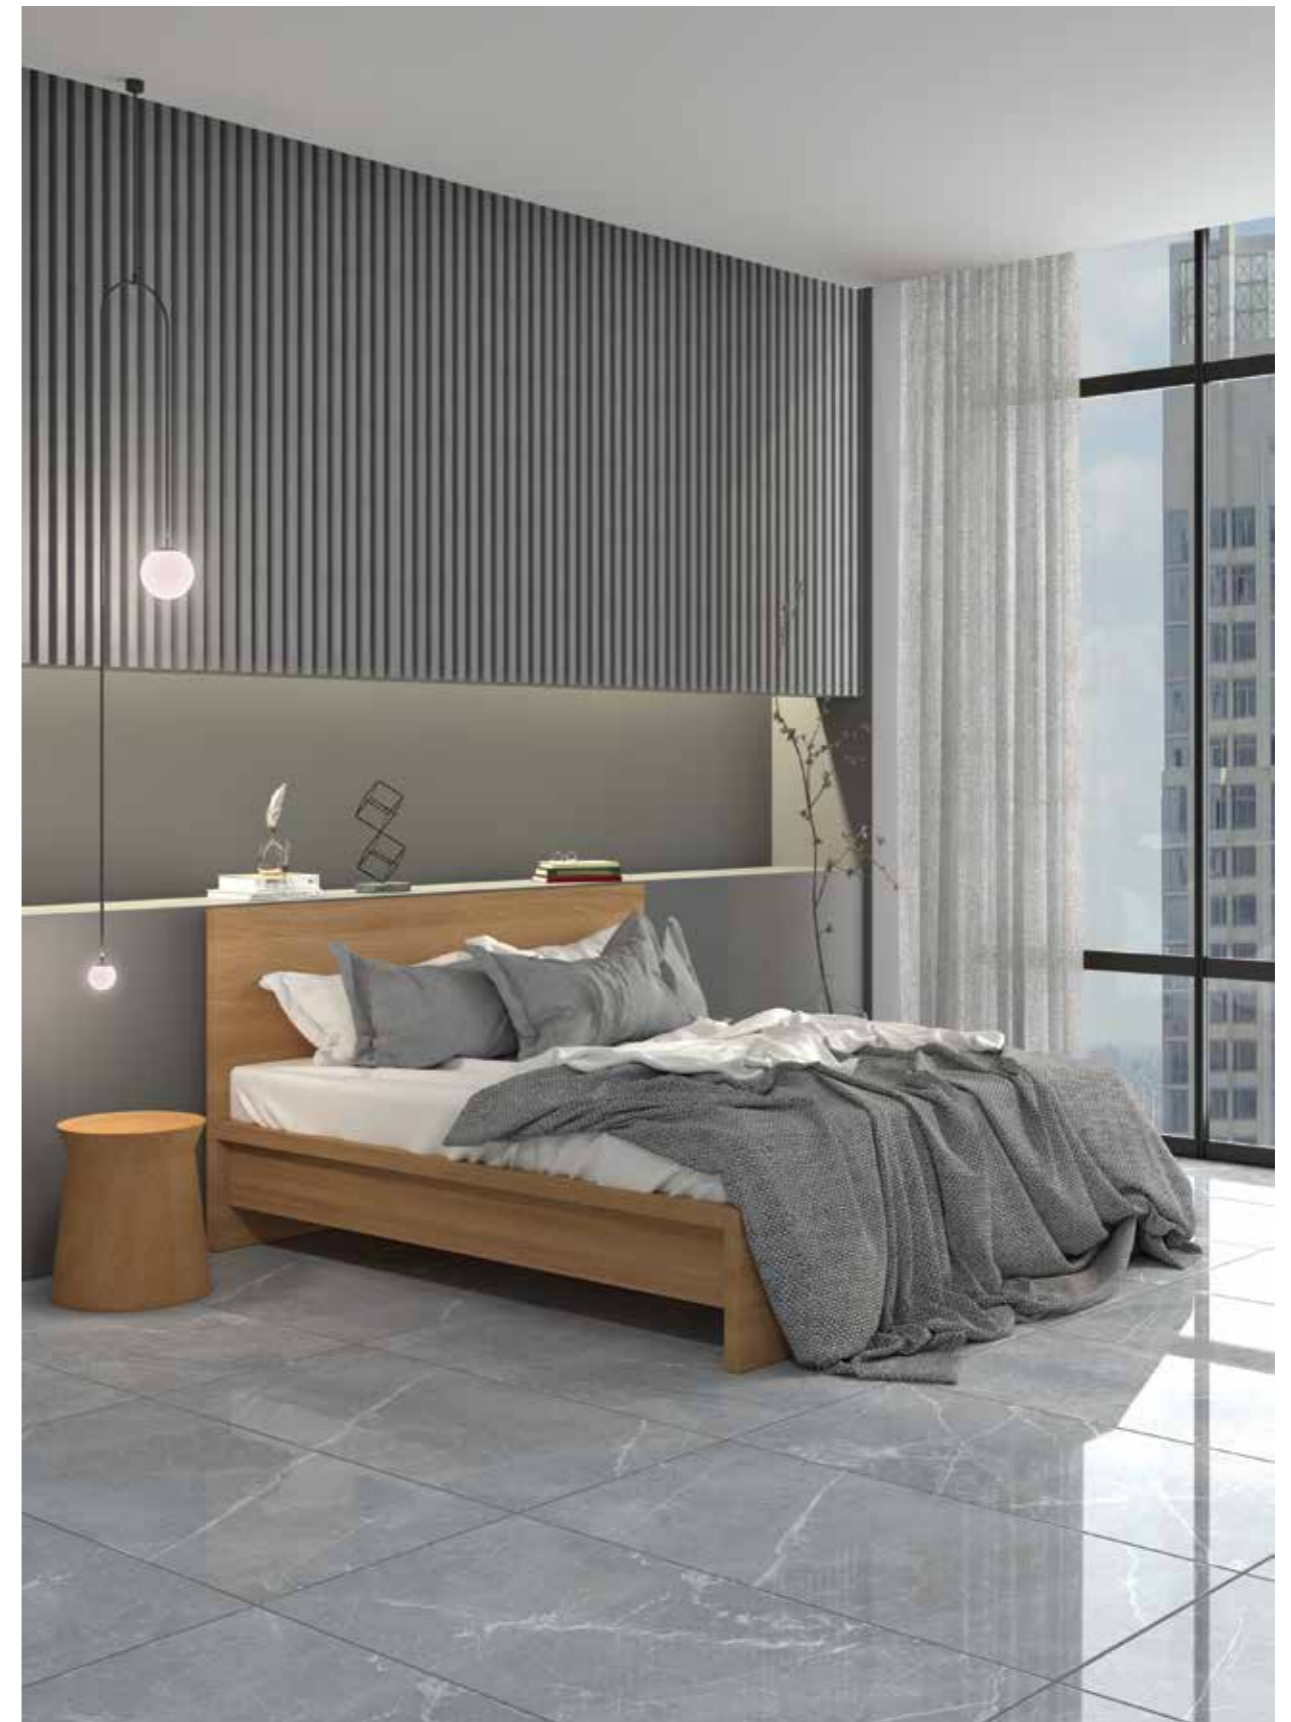

DOUBLE CHARGE
Lounge

Lounge

DOUBLE CHARGE

Lounge

DOUBLE CHARGE

Floor : Lounge Anthracite Matte 60x60cm
Wall : Lounge Anthracite Matte 60x60cm

DOUBLE CHARGE
Lounge

Lounge