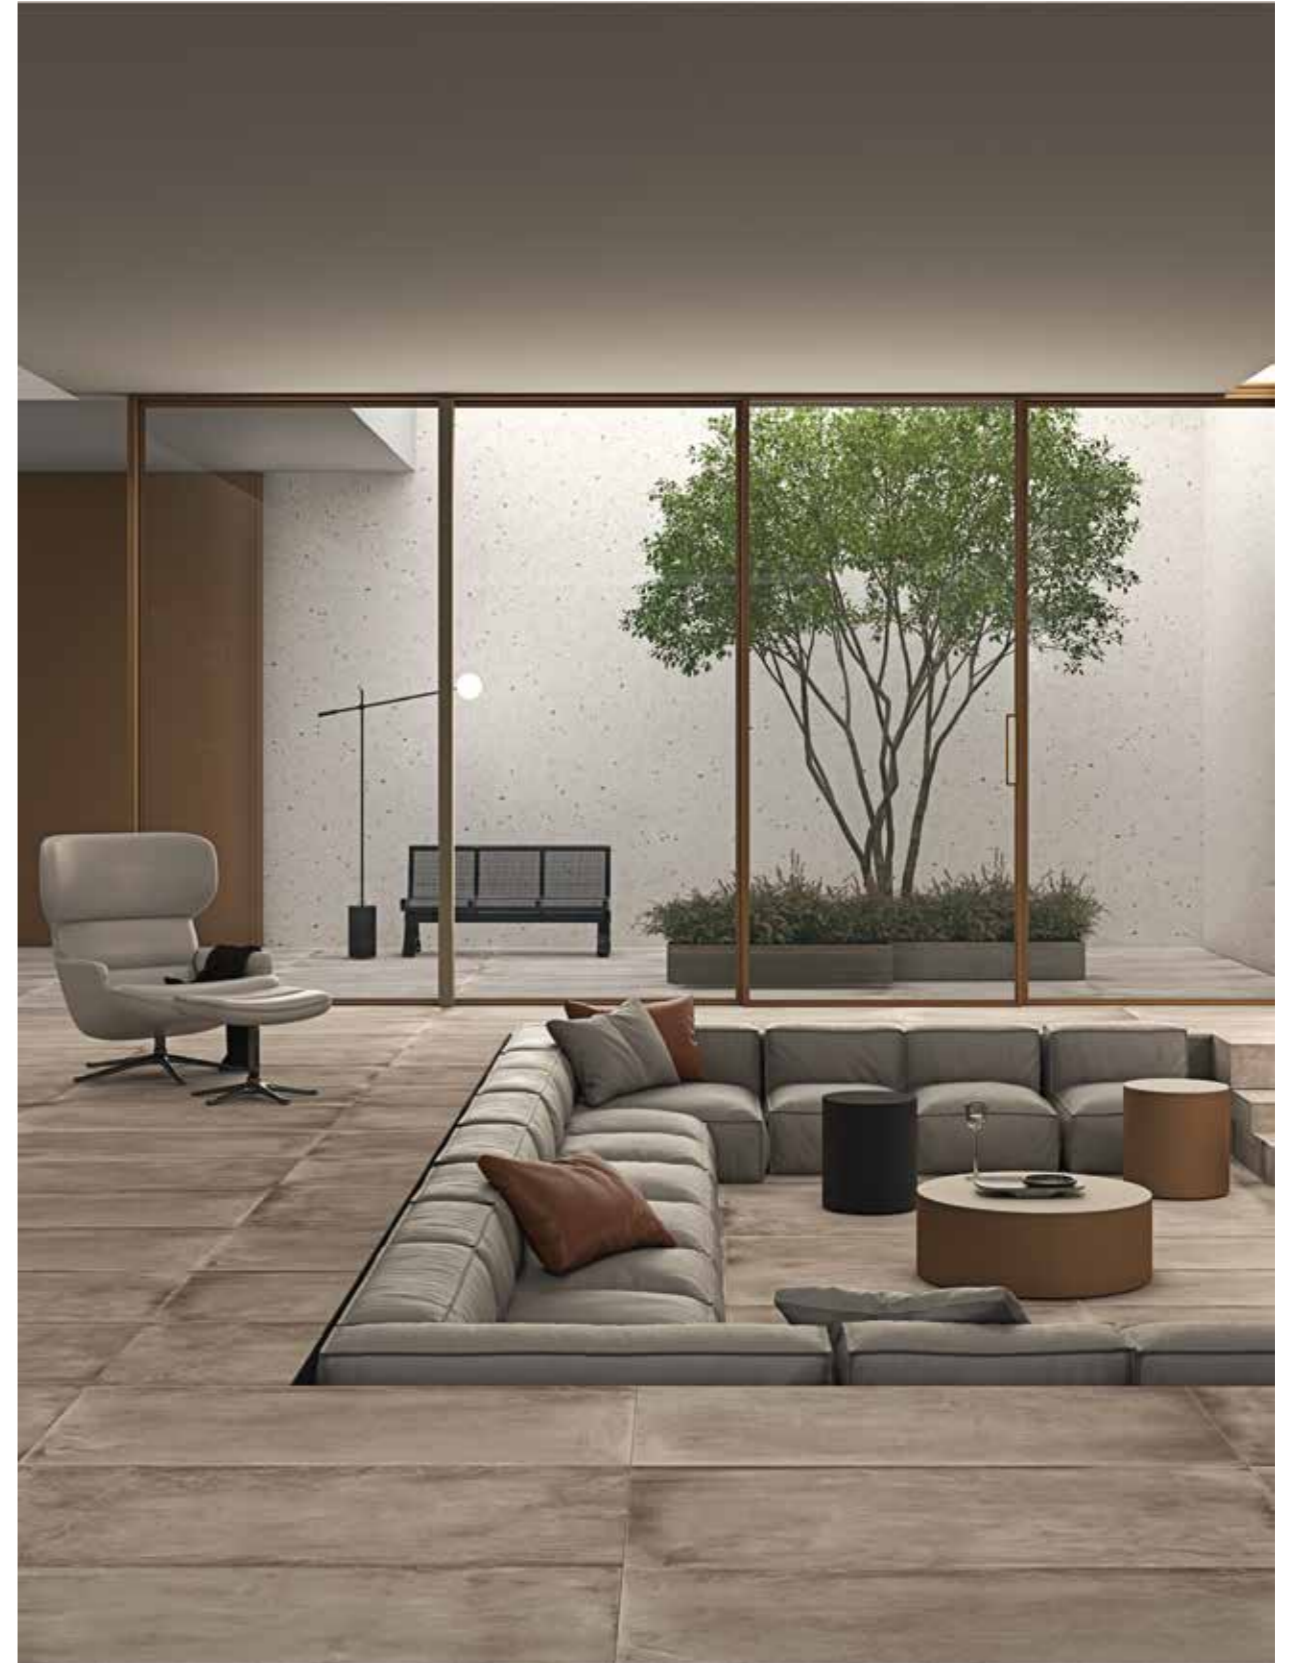

CONCRETE

Cemento

Cemento

Sizes | Finished

Decors

Name	Code	Size(CM)
cemento grey	AN12GZCMT0-GRo.M2R	60x120
cemento dark grey	AN12GZCMT0-DGY.M2R	60x120
cemento light grey	AN12GZCMT0-LGY.M2R	60x120
cemento cream	AN12GZCMT0-CRo.M2R	60x120