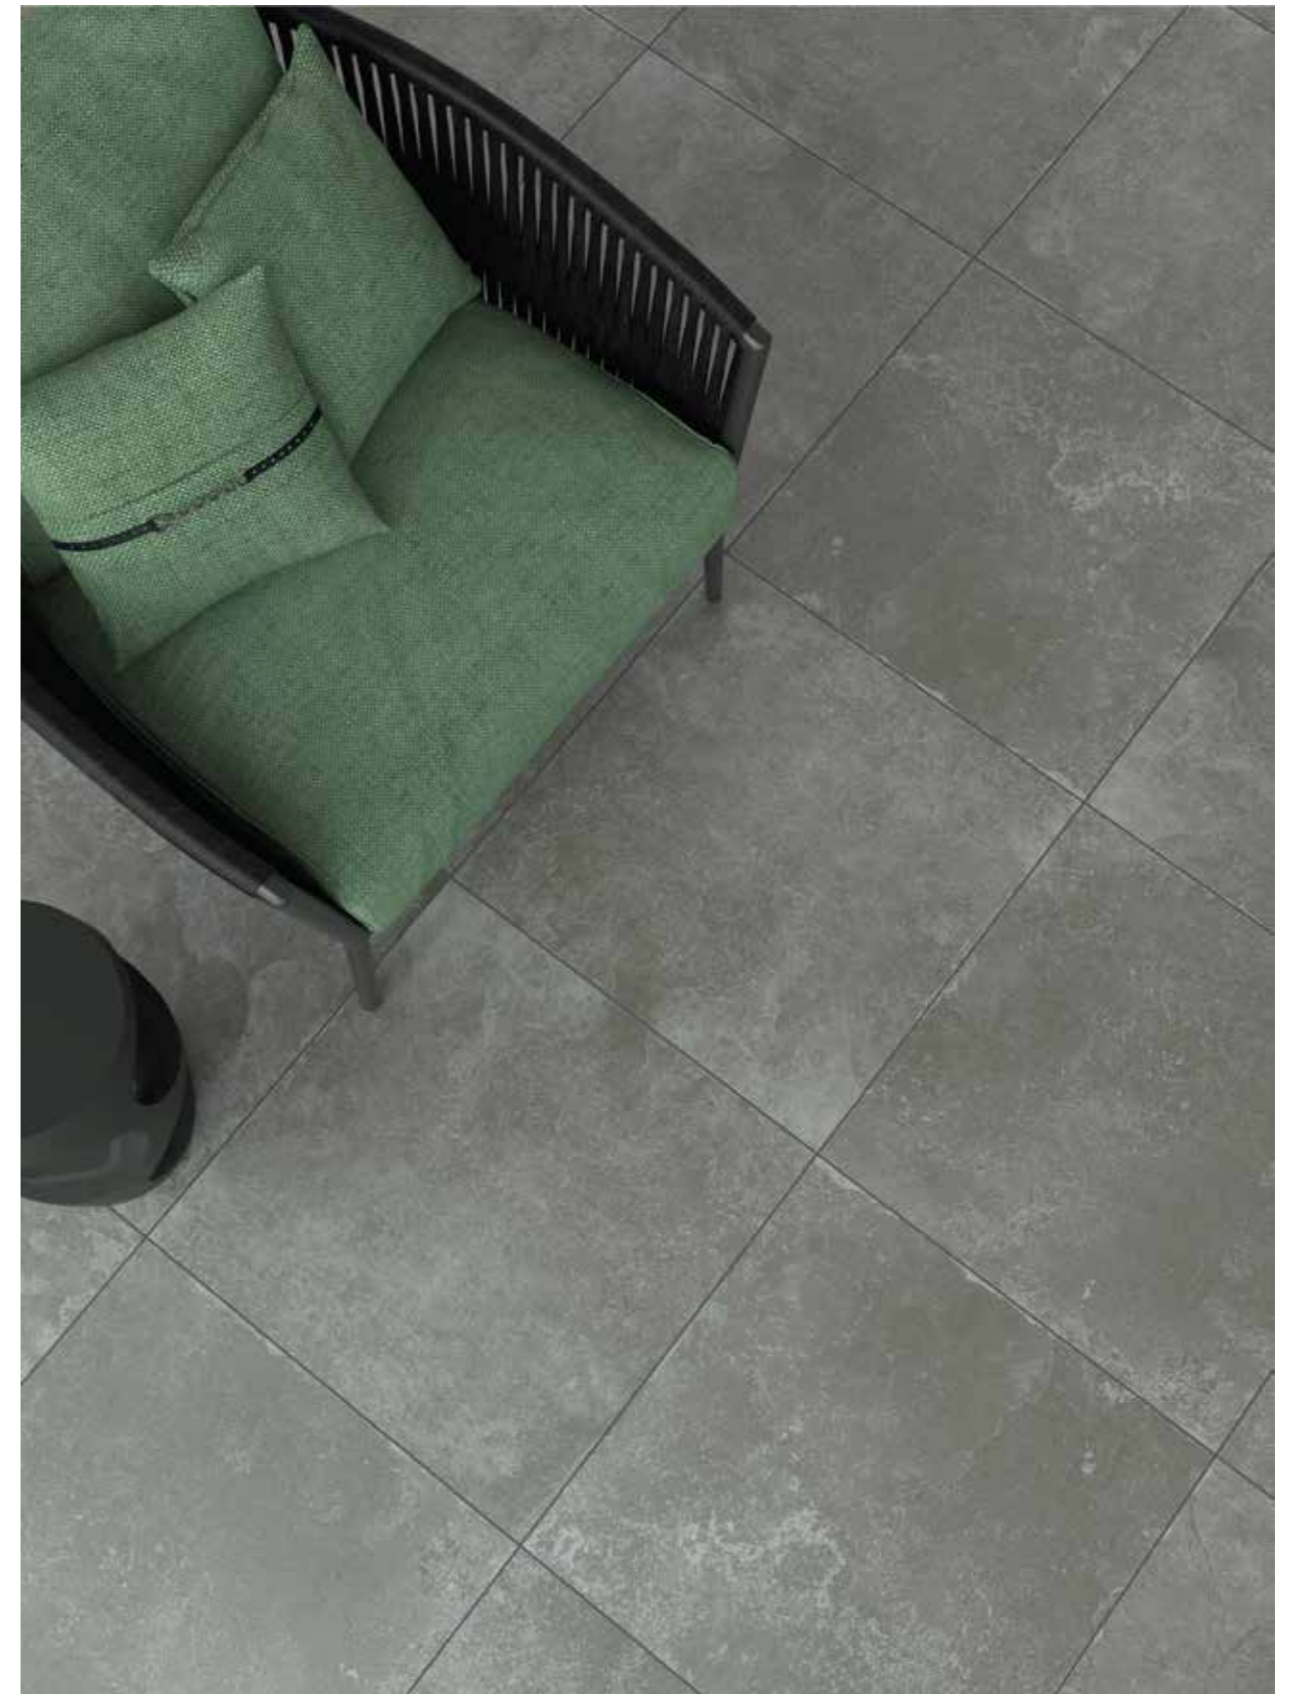

STONE

Coral Stone

Coral Stone

STONE

Coral Stone

STONE

Floor: Coral Stone Dark Grey 60x120cm

STONE