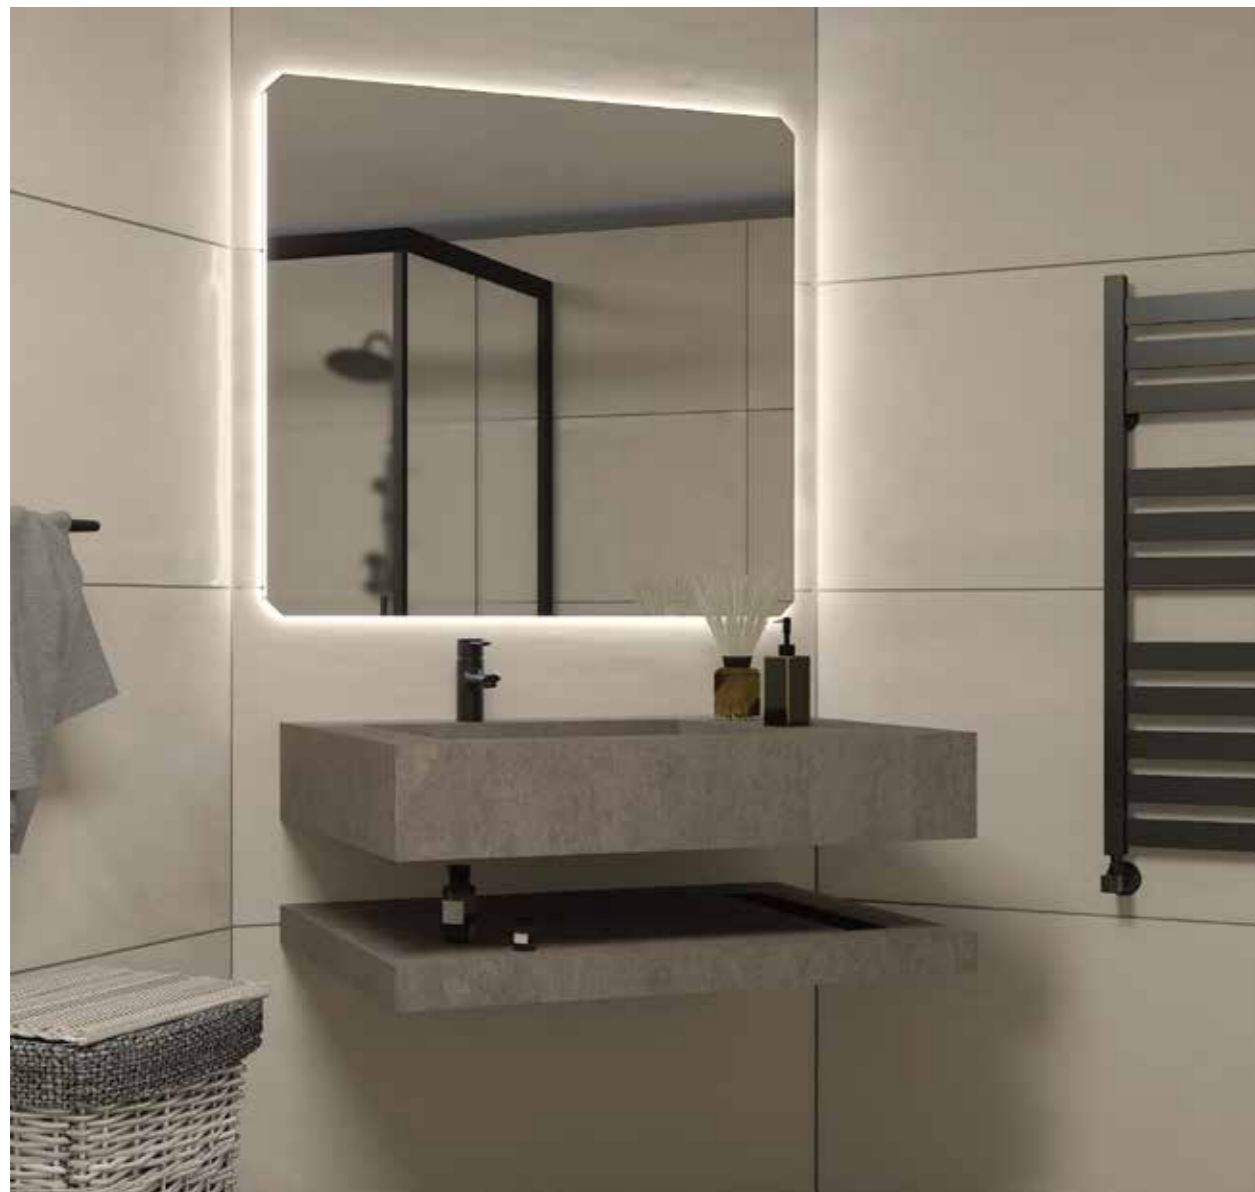

CONCRETE
Oslo Concrete

Oslo Concrete

Oslo Concrete

CONCRETE

Wall: Oslo Concrete Grey 60x120cm
Floor: Oslo Concrete Dark Grey 60x120cm

CONCRETE

Oslo Concrete

Oslo Concrete