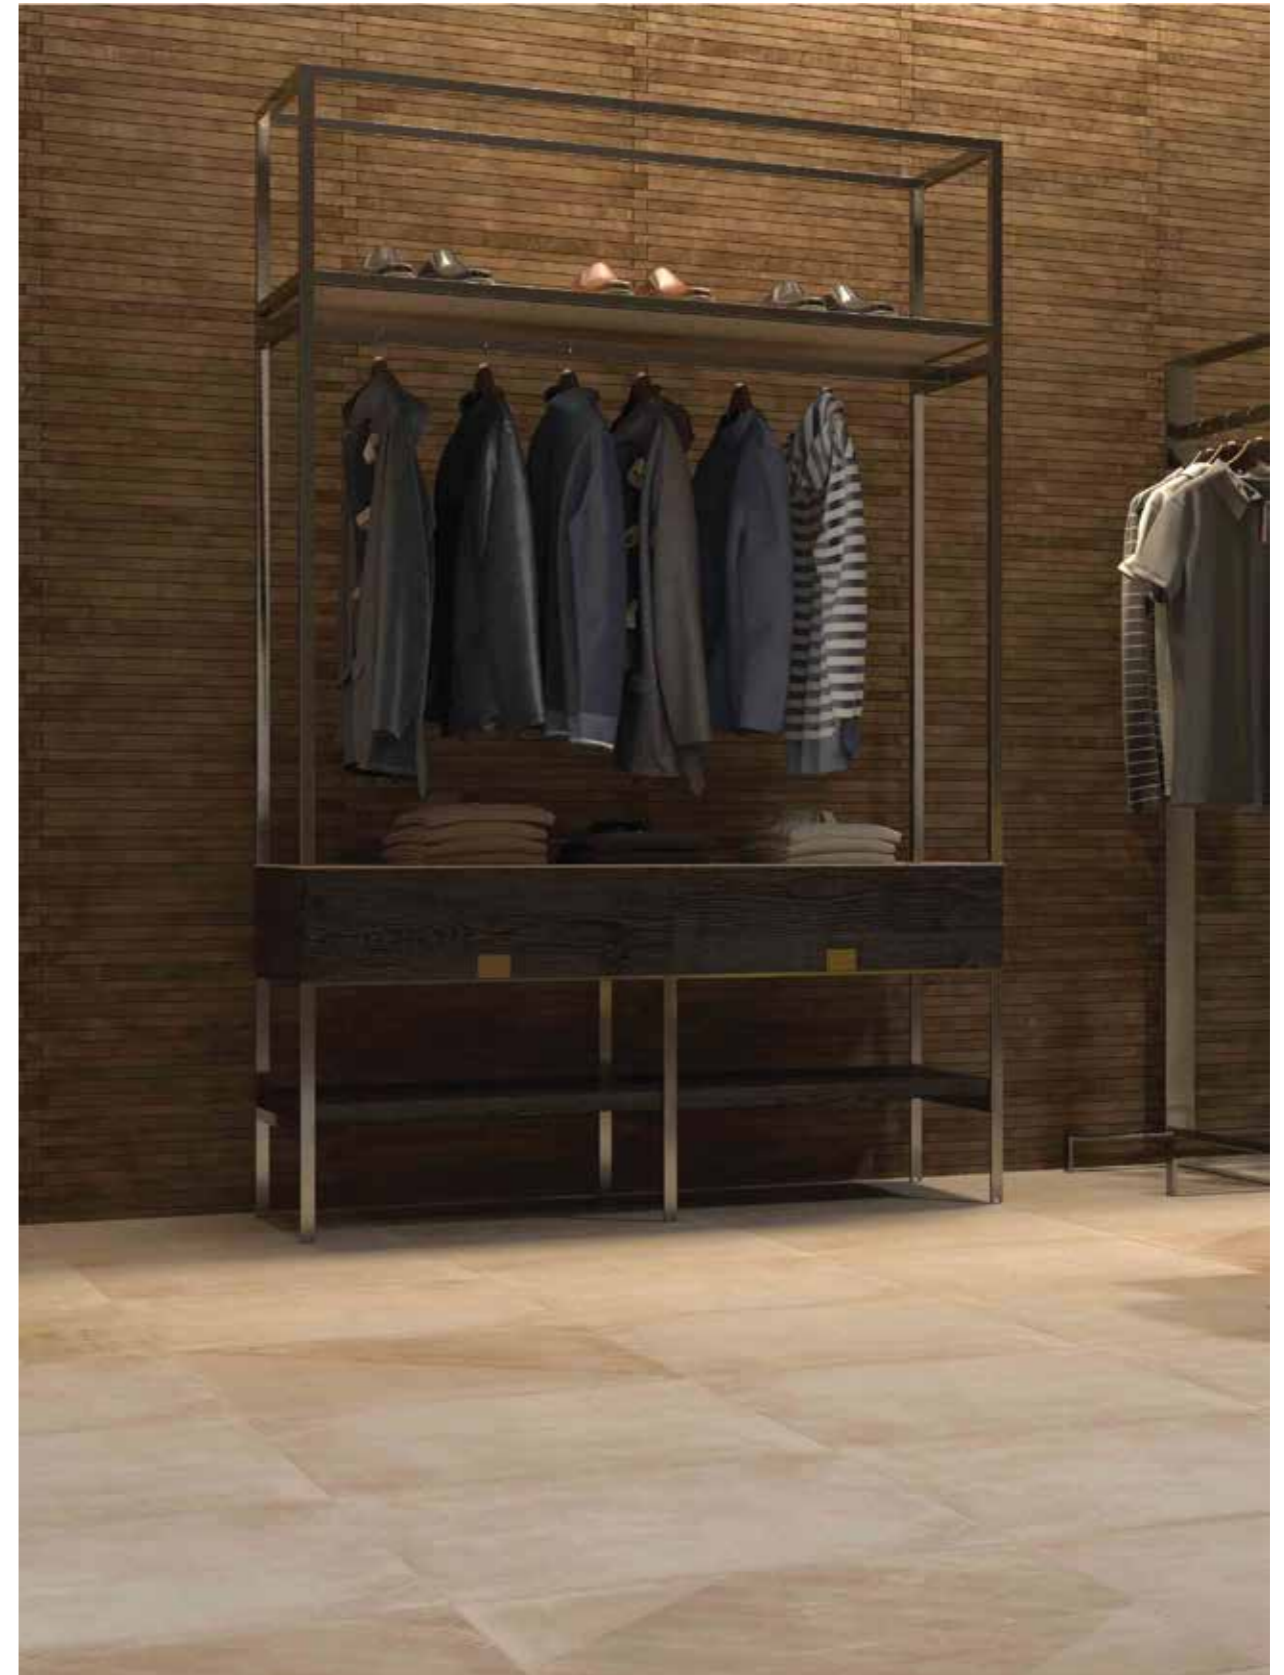

CONCRETE

Basic Concrete

Basic Concrete

Sizes | Finished

Decors

Name	Code	Size(CM)
basic concrete grey	ANo6GZBSC-GRo.M2R	60x60
basic concrete dark grey	ANo6GZBSC-DGY.M2R	60x60
basic concrete beige	ANo6GZBSC-BEo.M2R	60x60
basic concrete brown	ANo6GZBSC-BRo.M2R	60x60