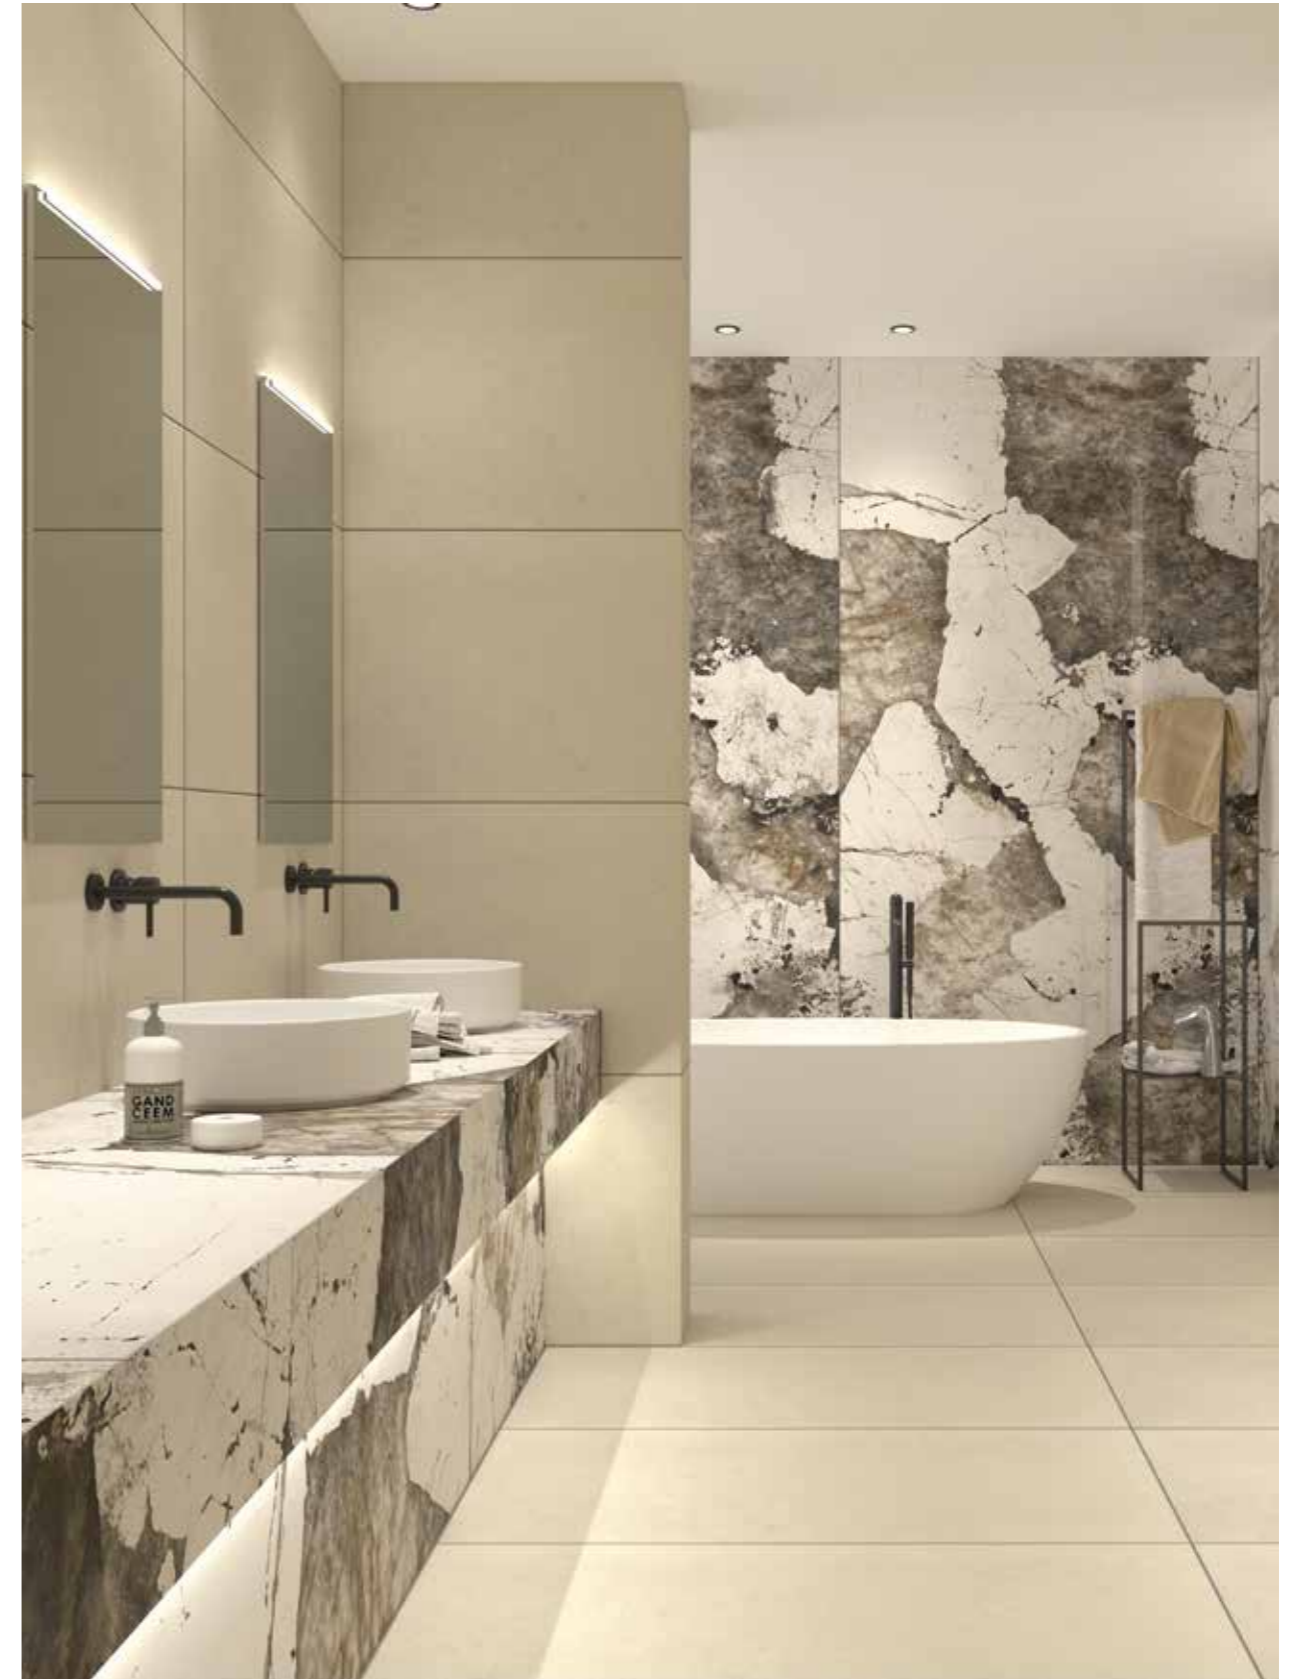

hexa decor
20x23 cm / 7.87"x9.05"

CONCRETE

Surface 2.0

Surface 2.0

CONCRETE

Sizes | Finished

surface 2.0 sand

surface 2.0 copper