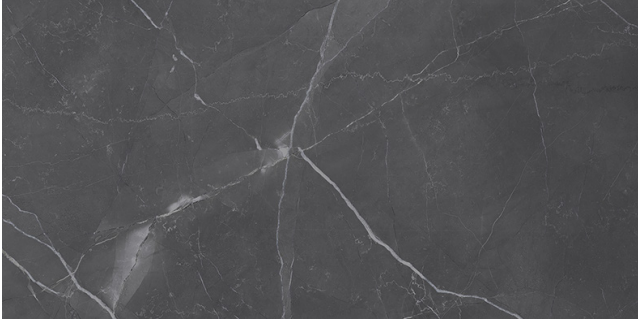

AMANI MARBLE

DARK GREY

RAK
CERAMICS

PRODUCT CODE	AN12GZAMM-DGY.G0P
SIZE	60X120 CM
SERIES	AMANI MARBLE
COLOR	DARK GREY
TECHNOLOGY	PORCELAIN TILES, DIGITAL
STRUCTURE	SMOOTH
SURFACE LOOK	POLISHED
EDGE	RECTIFIED
THICKNESS	12.0 ± 0.5 MM
UNITY MEASURE	M ²